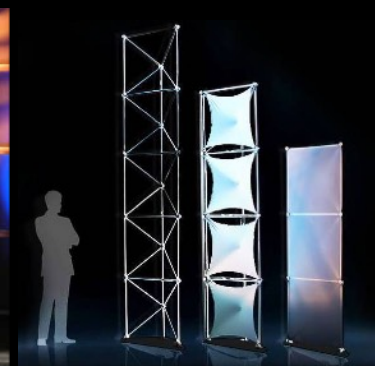

SALES@YWWPRODUCTIONS.COM

DENVER HQ: 303.744.6465
EAST: 917.314.5330

WWW.YOUWANTWHATPRODUCTIONS.COM

RENTAL STAGE SET

The Space System Truss

A GIANT LEAP FOR SCENIC DESIGN

A 3D "space frame" truss creates an angular texture and bold highlight on your stage.

More modular than lighting truss, The Space System Truss builds into endless stylish designs. Optional acrylic and fabric panels add even more possibility.

Brand your set: add custom printed panels or use the Space System to support large scale graphics.

The Space System Truss packs efficiently to keep shipping costs low nation-wide.

Completely scaleable for any ball-room, trade show floor, party tent--you name it!