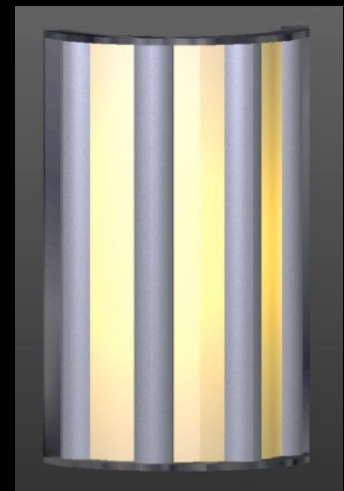

The panels are translucent plastic on black steel frames. Lit from behind with LEDs or other fixtures, they provide an infinite variety of eye-catching looks. In fact, the set can be rear-projected for super dynamism!

The Column

ADD EVEN MORE
VISUAL INTEREST

Backlight-able with silver
detail

Half-round @ 30" diameter

Stackable 48" and 24" seg-
ments to create any height

Add punch to the Magnifi-
cent Module, or use stand-
alone onstage or around the
room.