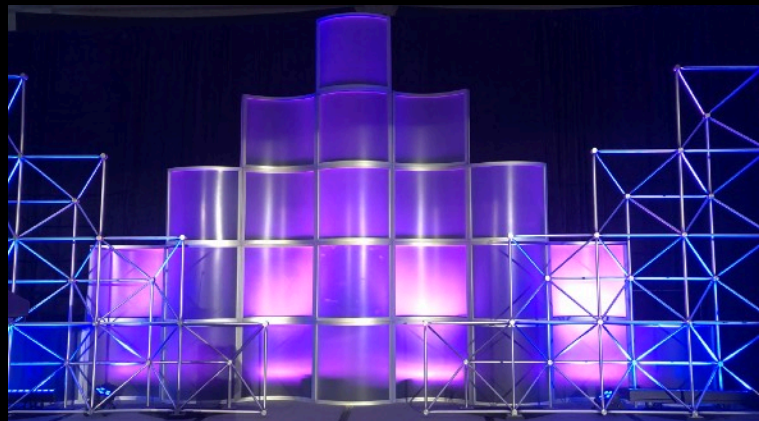

You Want What? Productions INC
rental set: The Cy Tower