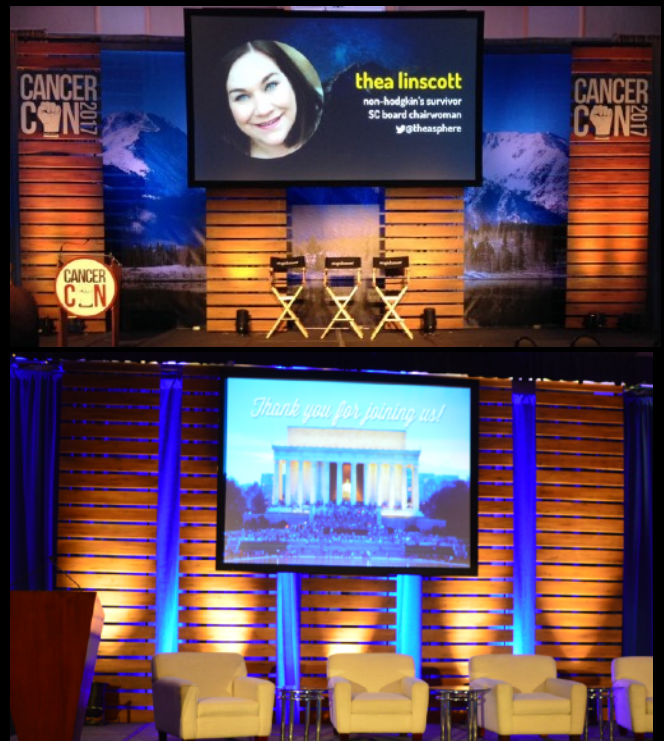

SALES@YWWPRODUCTIONS.COM

DENVER HQ: 303.744.6465
EAST: 917.314.5330

WWW.YOUWANTWHATPRODUCTIONS.COM

RENTAL STAGE SET

The Planks

EXPRESS WARMTH AND ELEGANCE

“The Planks” wooden backdrop brings a modern sensibility to a timeless material to create a welcoming environment.

Highly modular, each panel is 4 feet wide and variable in height up to 20'. The panels can hang from truss or free-stand on YWW's “Jack of all Trades” scenery supports.

Add signage, projection surfaces, even video screens. Build your event branding or sponsor logos right into the set!

Use alone, or combine with “The Magnificent Module” or any other scenic components for an infinite variety of looks.

“The Planks” set up in a few hours with a small crew and come down even quicker. The panels fold for shipping, making transport very economical.

Completely scaleable for any ballroom, trade show floor, party tent--you name it!