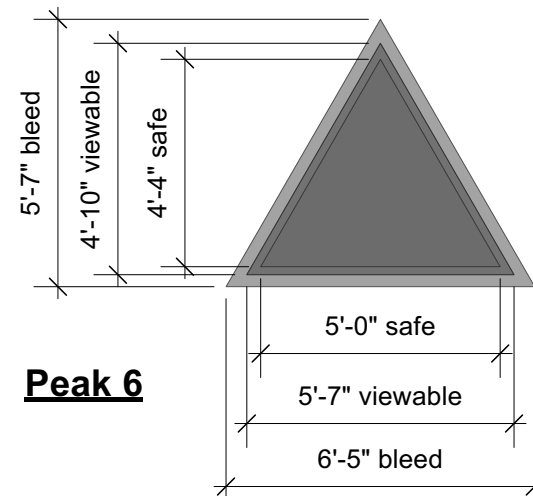

Peak 18

Show Name The Peaks		Customer Name
Sheet Name Peaks graphics dims		
Sheet Reference gr-1	Drawn By NWK	Plot Date 5/25/2022

14'-3" bleed
 13'-6" viewable
 13'-0" safe

Peak 16

15'-0" safe
 15'-7" viewable
 16'-5" bleed

12'-6" bleed
 11'-9" viewable
 11'-3" safe

Peak 14

13'-0" safe
 13'-7" viewable
 14'-5" bleed

Show Name The Peaks		Customer Name
Sheet Name Peaks graphics dims		
Sheet Reference gr-2	Drawn By NWK	Plot Date 5/25/2022