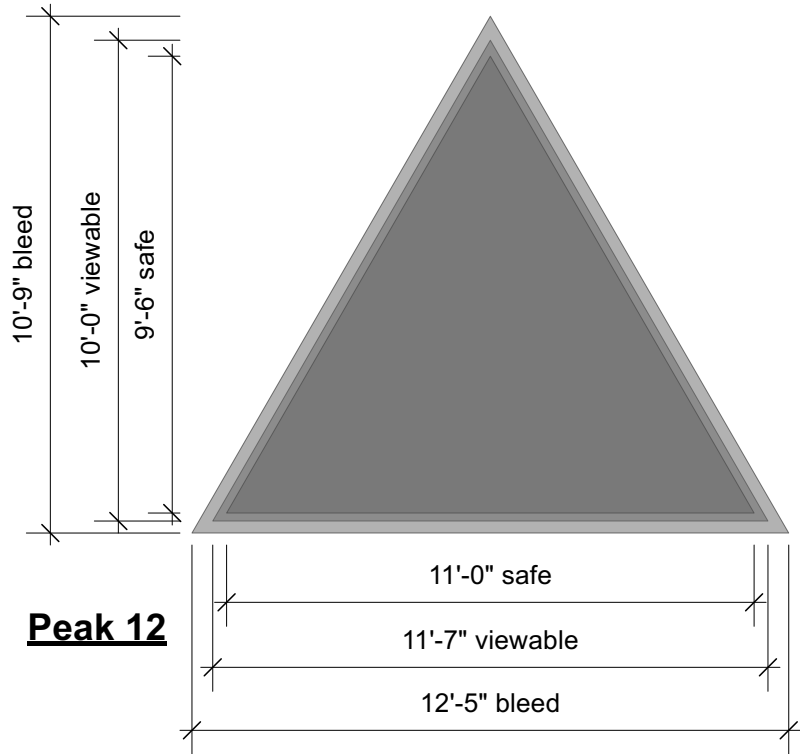

Peak 18

Show Name The Peaks		Customer Name
Sheet Name Peaks graphics dims		
Sheet Reference gr-1	Drawn By NWK	Plot Date 5/25/2022

14'-3" bleed
 13'-6" viewable
 13'-0" safe

Peak 16

15'-0" safe
 15'-7" viewable
 16'-5" bleed

12'-6" bleed
 11'-9" viewable
 11'-3" safe

Peak 14

13'-0" safe
 13'-7" viewable
 14'-5" bleed

Show Name The Peaks		Customer Name
Sheet Name Peaks graphics dims		
Sheet Reference gr-2	Drawn By NWK	Plot Date 5/25/2022

Show Name The Peaks		Customer Name	
Sheet Name Peaks graphics dims			
Sheet Reference gr-3	Drawn By NWK	Plot Date 5/25/2022	