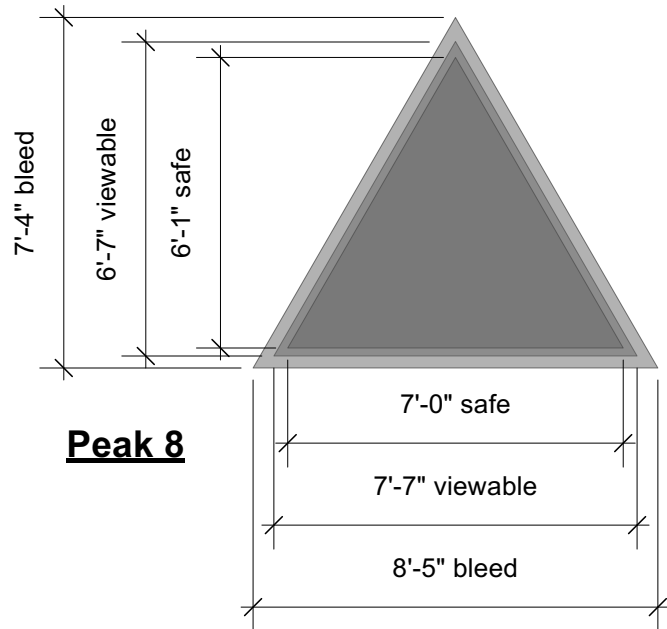

Peak 18

Show Name The Peaks		Customer Name
Sheet Name Peaks graphics dims		
Sheet Reference gr-1	Drawn By NWK	Plot Date 5/25/2022

14'-3" bleed
 13'-6" viewable
 13'-0" safe

Peak 16

15'-0" safe
 15'-7" viewable
 16'-5" bleed

12'-6" bleed
 11'-9" viewable
 11'-3" safe

Peak 14

13'-0" safe
 13'-7" viewable
 14'-5" bleed

Show Name The Peaks		Customer Name
Sheet Name Peaks graphics dims		
Sheet Reference gr-2	Drawn By NWK	Plot Date 5/25/2022

Show Name The Peaks		Customer Name	
Sheet Name Peaks graphics dims			
Sheet Reference gr-3	Drawn By NWK	Plot Date 5/25/2022	