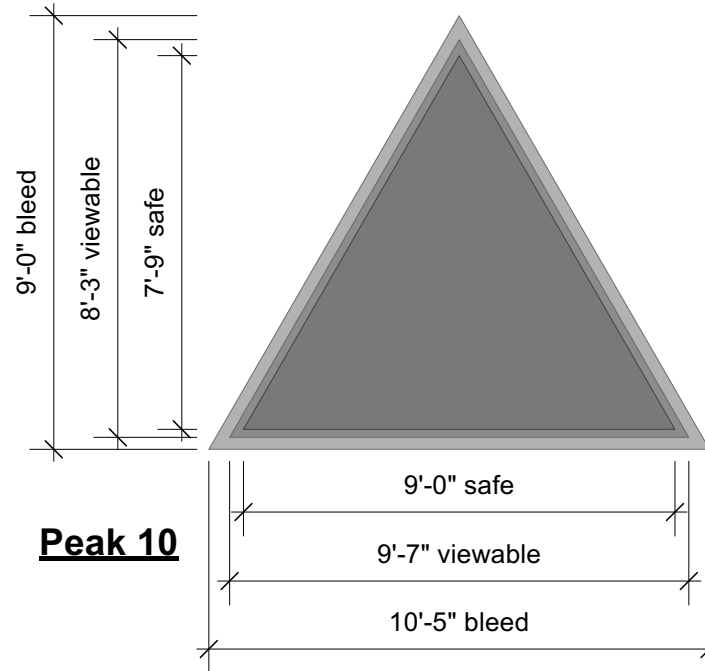

Peak 18

Show Name The Peaks		Customer Name
Sheet Name Peaks graphics dims		
Sheet Reference gr-1	Drawn By NWK	Plot Date 5/25/2022

14'-3" bleed
 13'-6" viewable
 13'-0" safe

Peak 16

15'-0" safe
 15'-7" viewable
 16'-5" bleed

12'-6" bleed
 11'-9" viewable
 11'-3" safe

Peak 14

13'-0" safe
 13'-7" viewable
 14'-5" bleed

Show Name The Peaks		Customer Name
Sheet Name Peaks graphics dims		
Sheet Reference gr-2	Drawn By NWK	Plot Date 5/25/2022